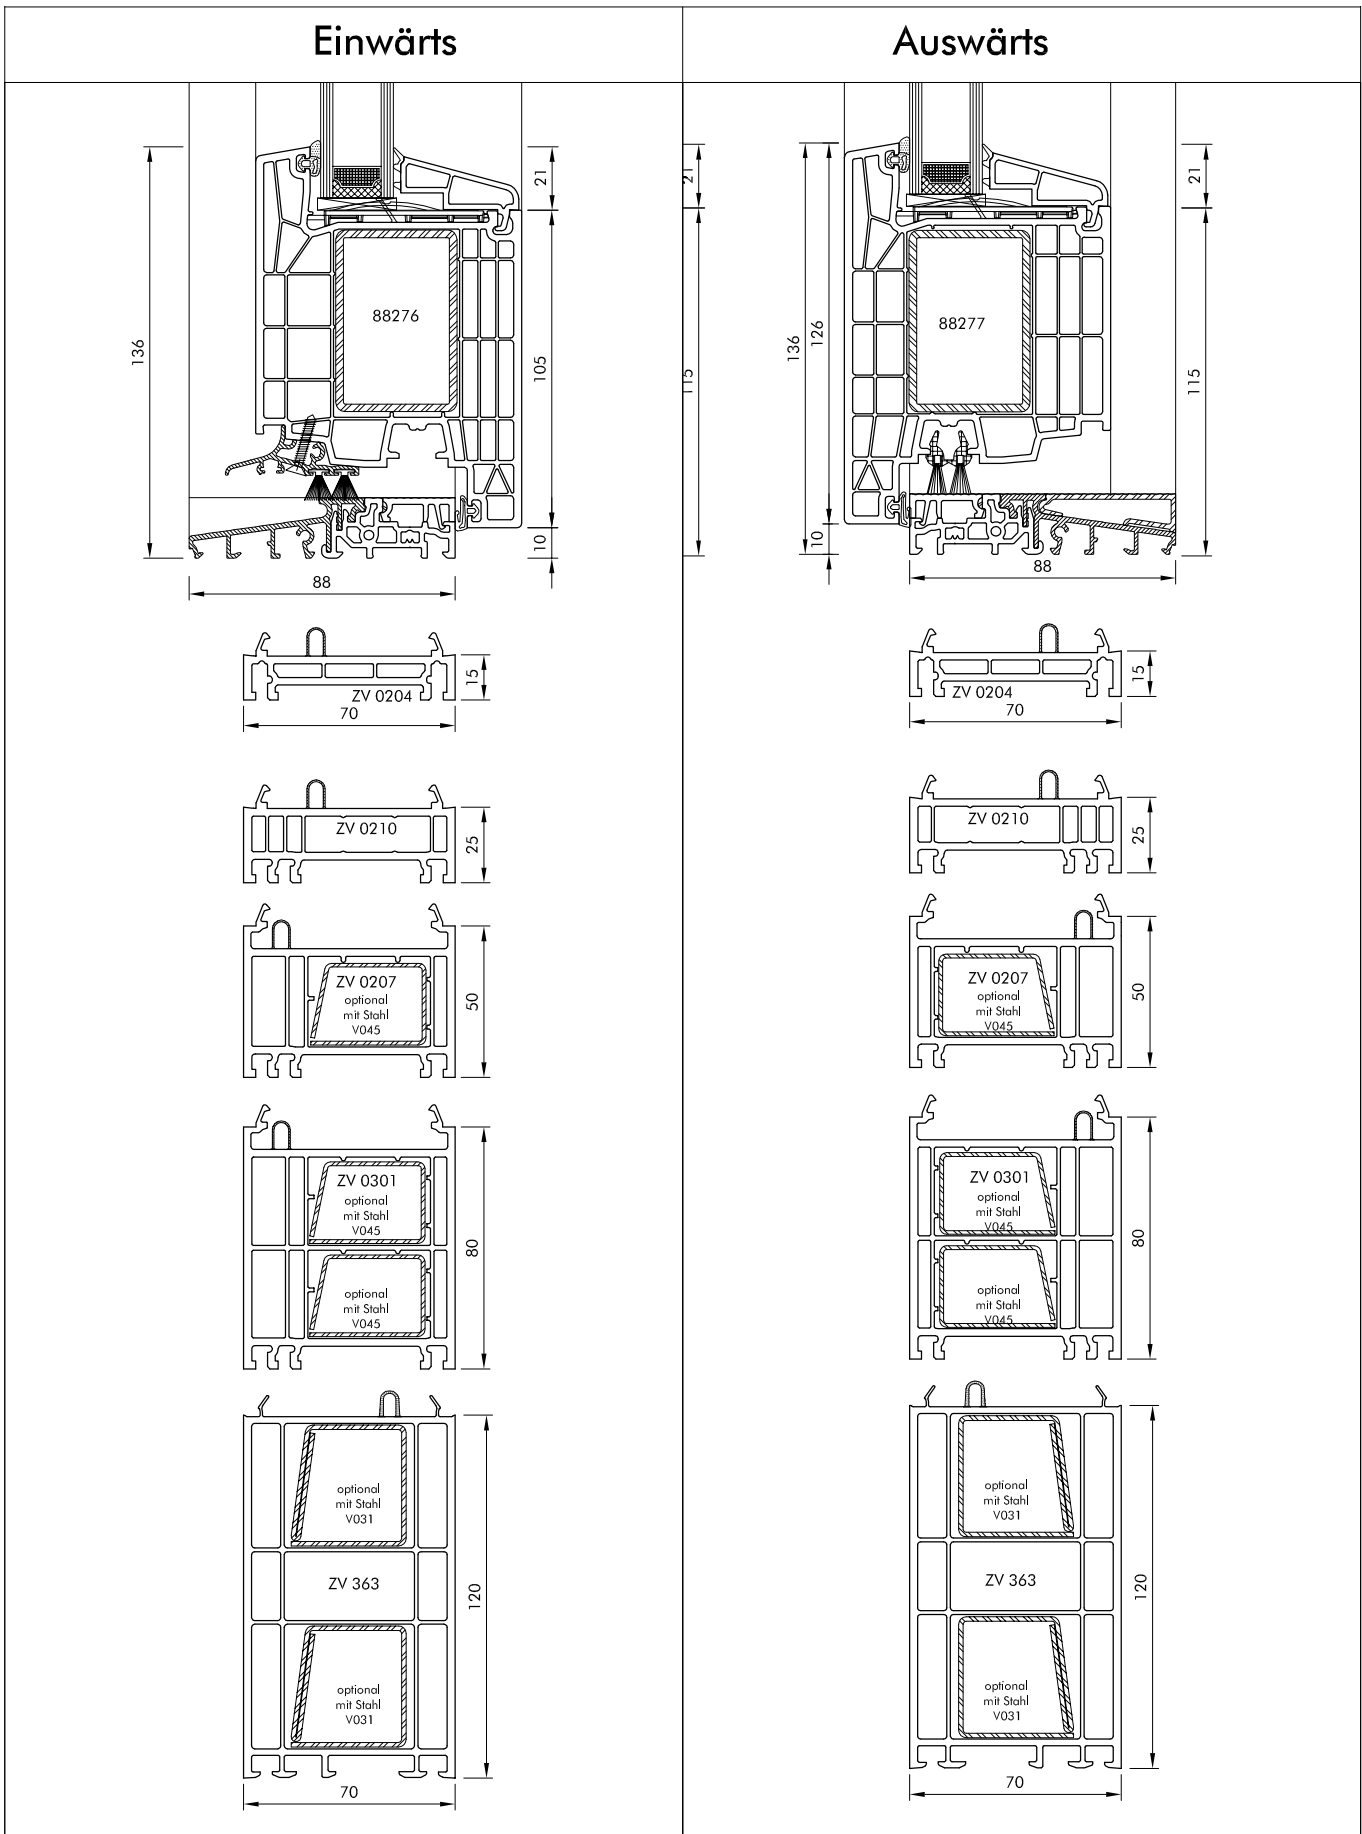

Baureihe 88 MD – auswärts

Baureihe 88 MD – einwärts

Bodenanschlüsse – Baureihe 88 MD

Baureihe 88 MD – einwärts

<p>Bandseite Standard</p>	<p>Technical drawing of the Aldra 88 MD inward-opening window handle mechanism, Bandseite Standard view. The drawing shows a cross-section of the handle assembly with dimensions: 92, 182, 90, 88, 56, 105, 21, 88172, and 88276.</p>
<p>Schlosseite Standard</p>	<p>Technical drawing of the Aldra 88 MD inward-opening window handle mechanism, Schlosseite Standard view. The drawing shows a cross-section of the handle assembly with dimensions: 90, 182, 92, 88, 53,5, 55, 34,5, 21, 105, 56, 88172, and 88276.</p>