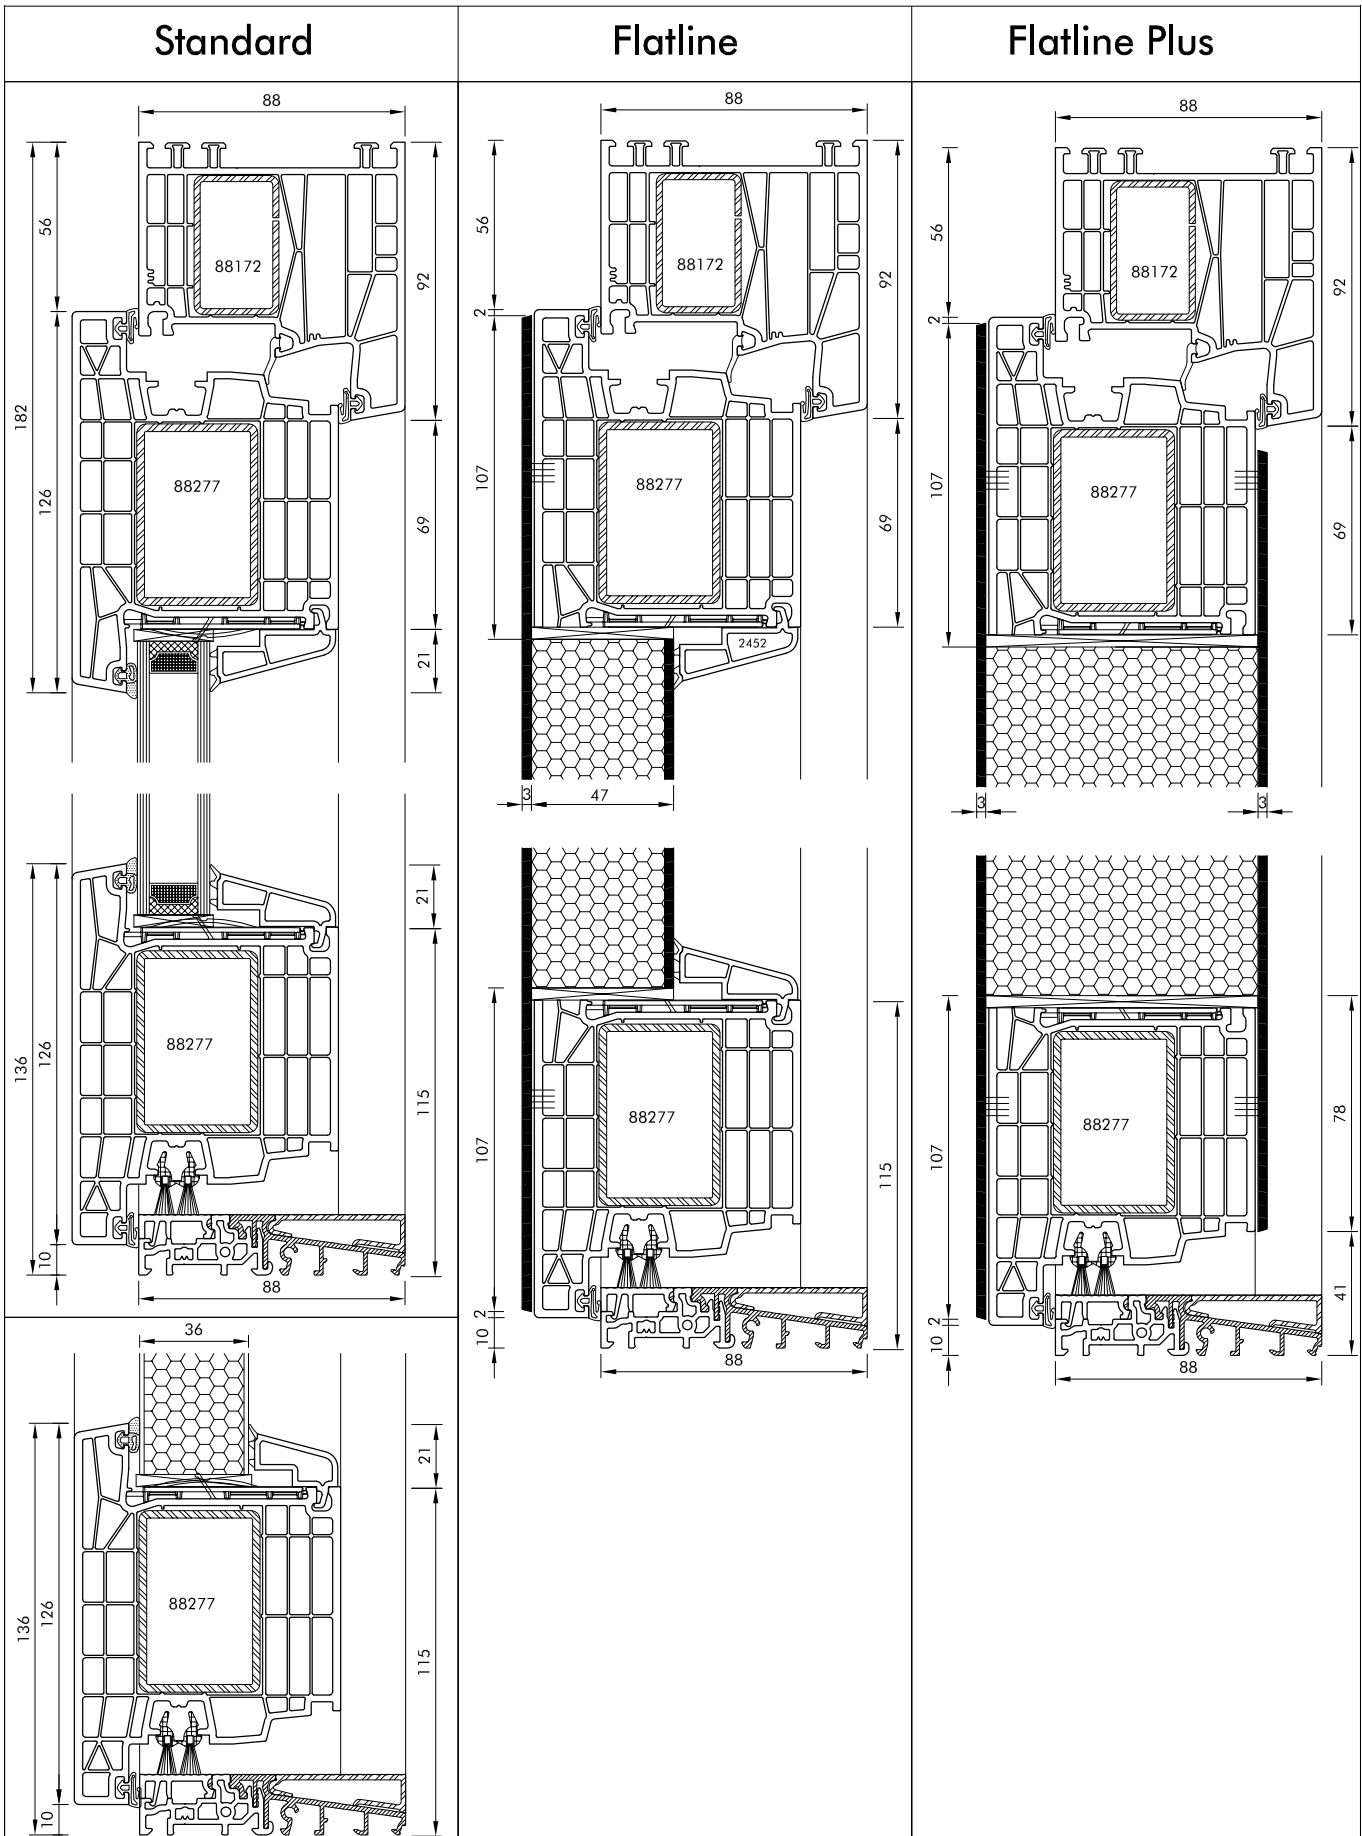

Baureihe 88 MD – auswärts

Baureihe 88 MD – einwärts

Bodenanschlüsse – Baureihe 88 MD

Baureihe 88 MD – einwärts

<p>Bandseite Standard</p>	<p>Technical drawing of the Aldra 88 MD inward-opening window handle mechanism, Bandseite Standard view. The drawing shows a cross-section of the handle assembly with dimensions: 92, 182, 90, 88, 56, 105, 21, 88172, and 88276.</p>
<p>Schlosseite Standard</p>	<p>Technical drawing of the Aldra 88 MD inward-opening window handle mechanism, Schlosseite Standard view. The drawing shows a cross-section of the handle assembly with dimensions: 90, 182, 92, 88, 53,5, 55, 34,5, 21, 105, 56, 88172, and 88276.</p>