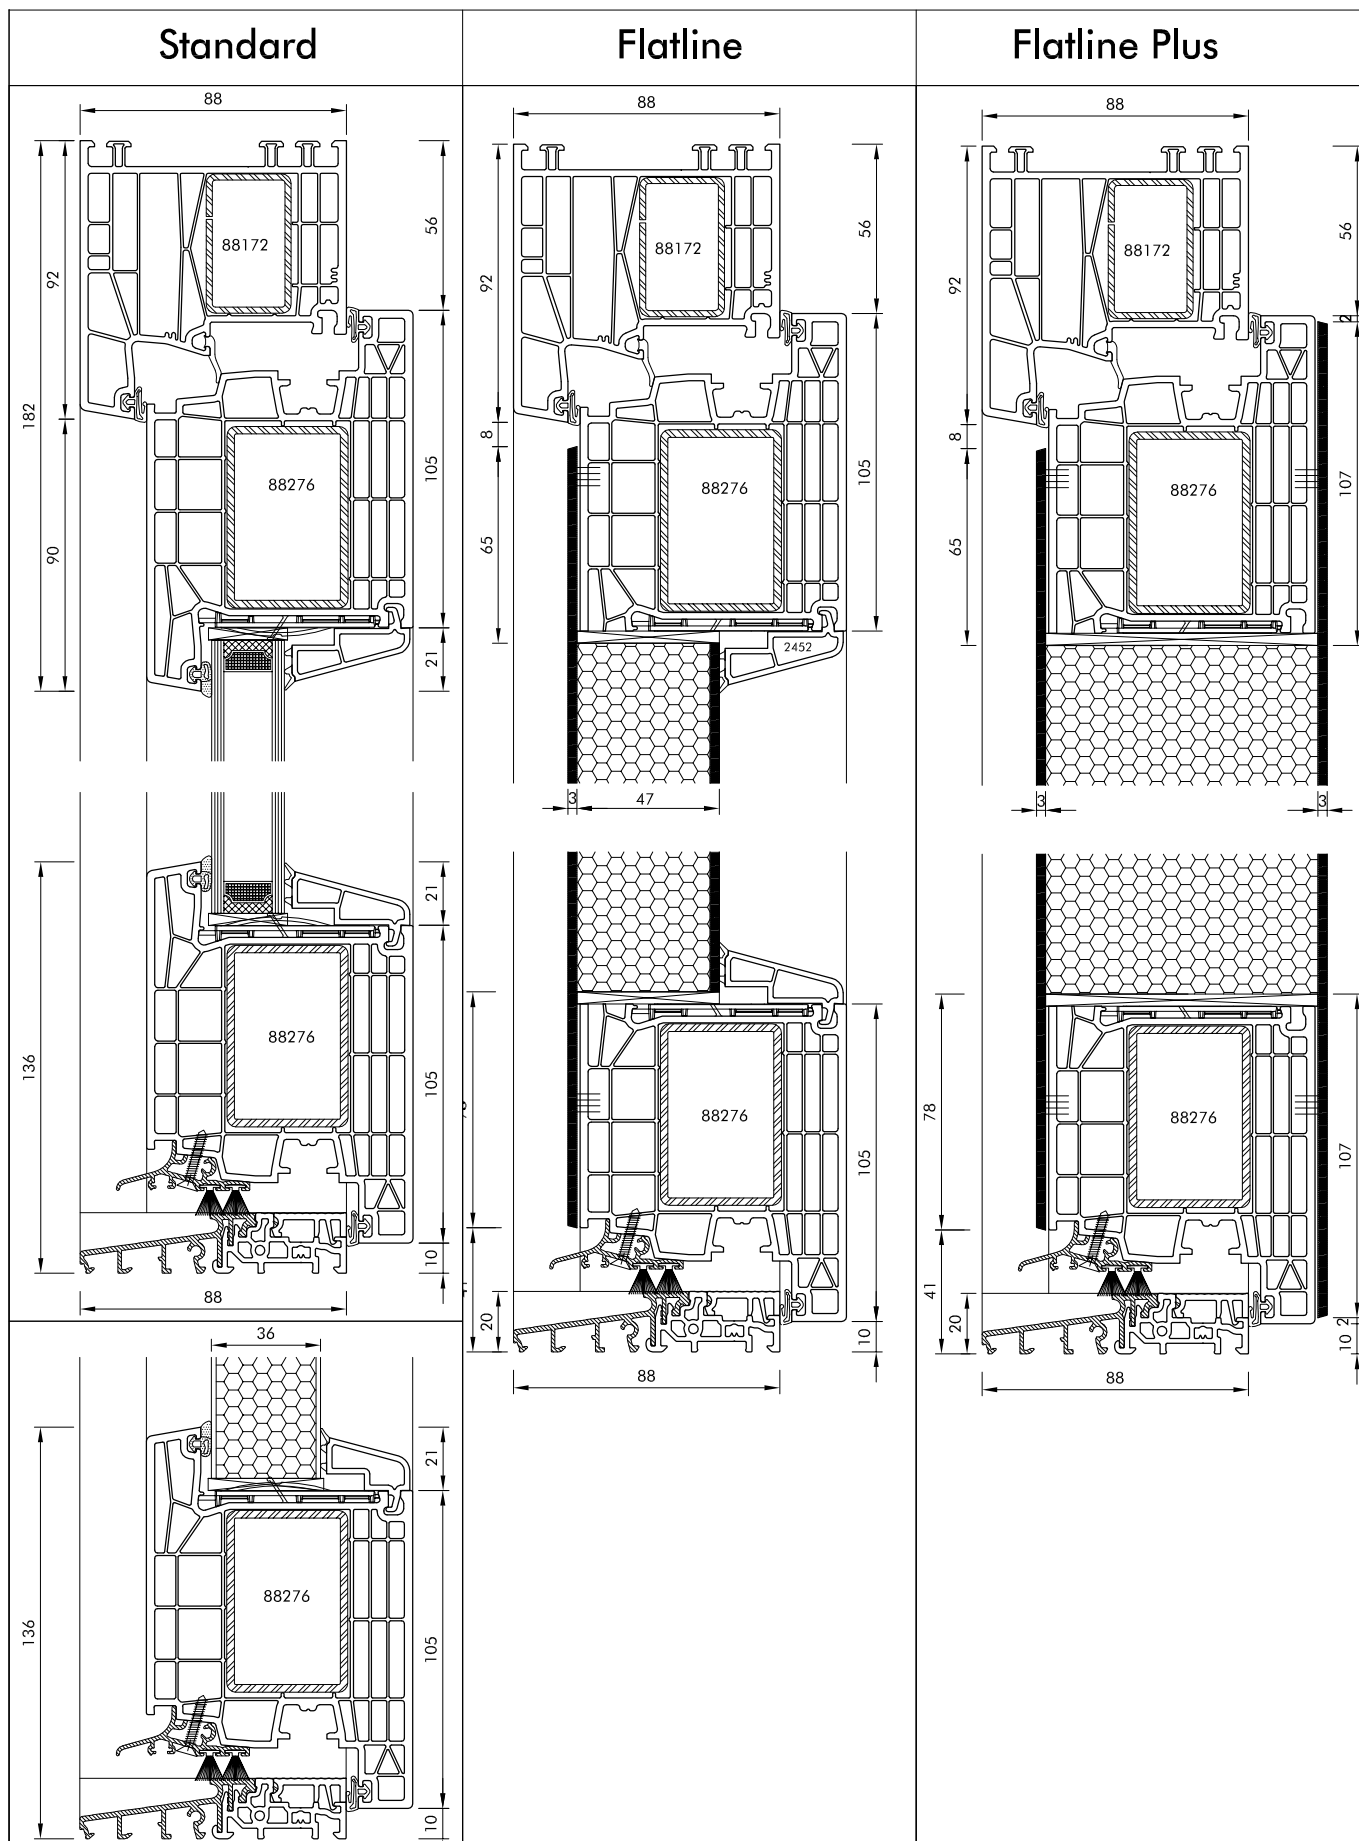

Baureihe 88 MD – auswärts

Baureihe 88 MD – einwärts

Bodenanschlüsse – Baureihe 88 MD

Baureihe 88 MD – einwärts

<p>Bandseite Standard</p>	<p>Technical drawing of the Aldra 88 MD inward-opening window handle mechanism, Bandseite Standard view. The drawing shows a cross-section of the handle assembly with dimensions: 92, 182, 90, 88, 56, 105, 21, 88172, and 88276.</p>
<p>Schlosseite Standard</p>	<p>Technical drawing of the Aldra 88 MD inward-opening window handle mechanism, Schlosseite Standard view. The drawing shows a cross-section of the handle assembly with dimensions: 90, 182, 92, 88, 53,5, 55, 34,5, 21, 105, 56, 88172, and 88276.</p>